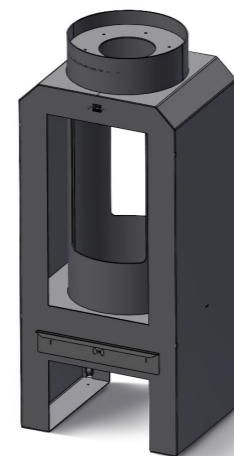

MYSTIC GLOW I  
18 kg

MYSTIC GLOW II  
18 kg

MYSTIC EVOLUTION  
18 kg

SOLID  
75 kg

COSMO  
75 kg

UTOPIA LARGE  
50 kg

AMBIENTE  
30 kg

CIELO  
115 kg