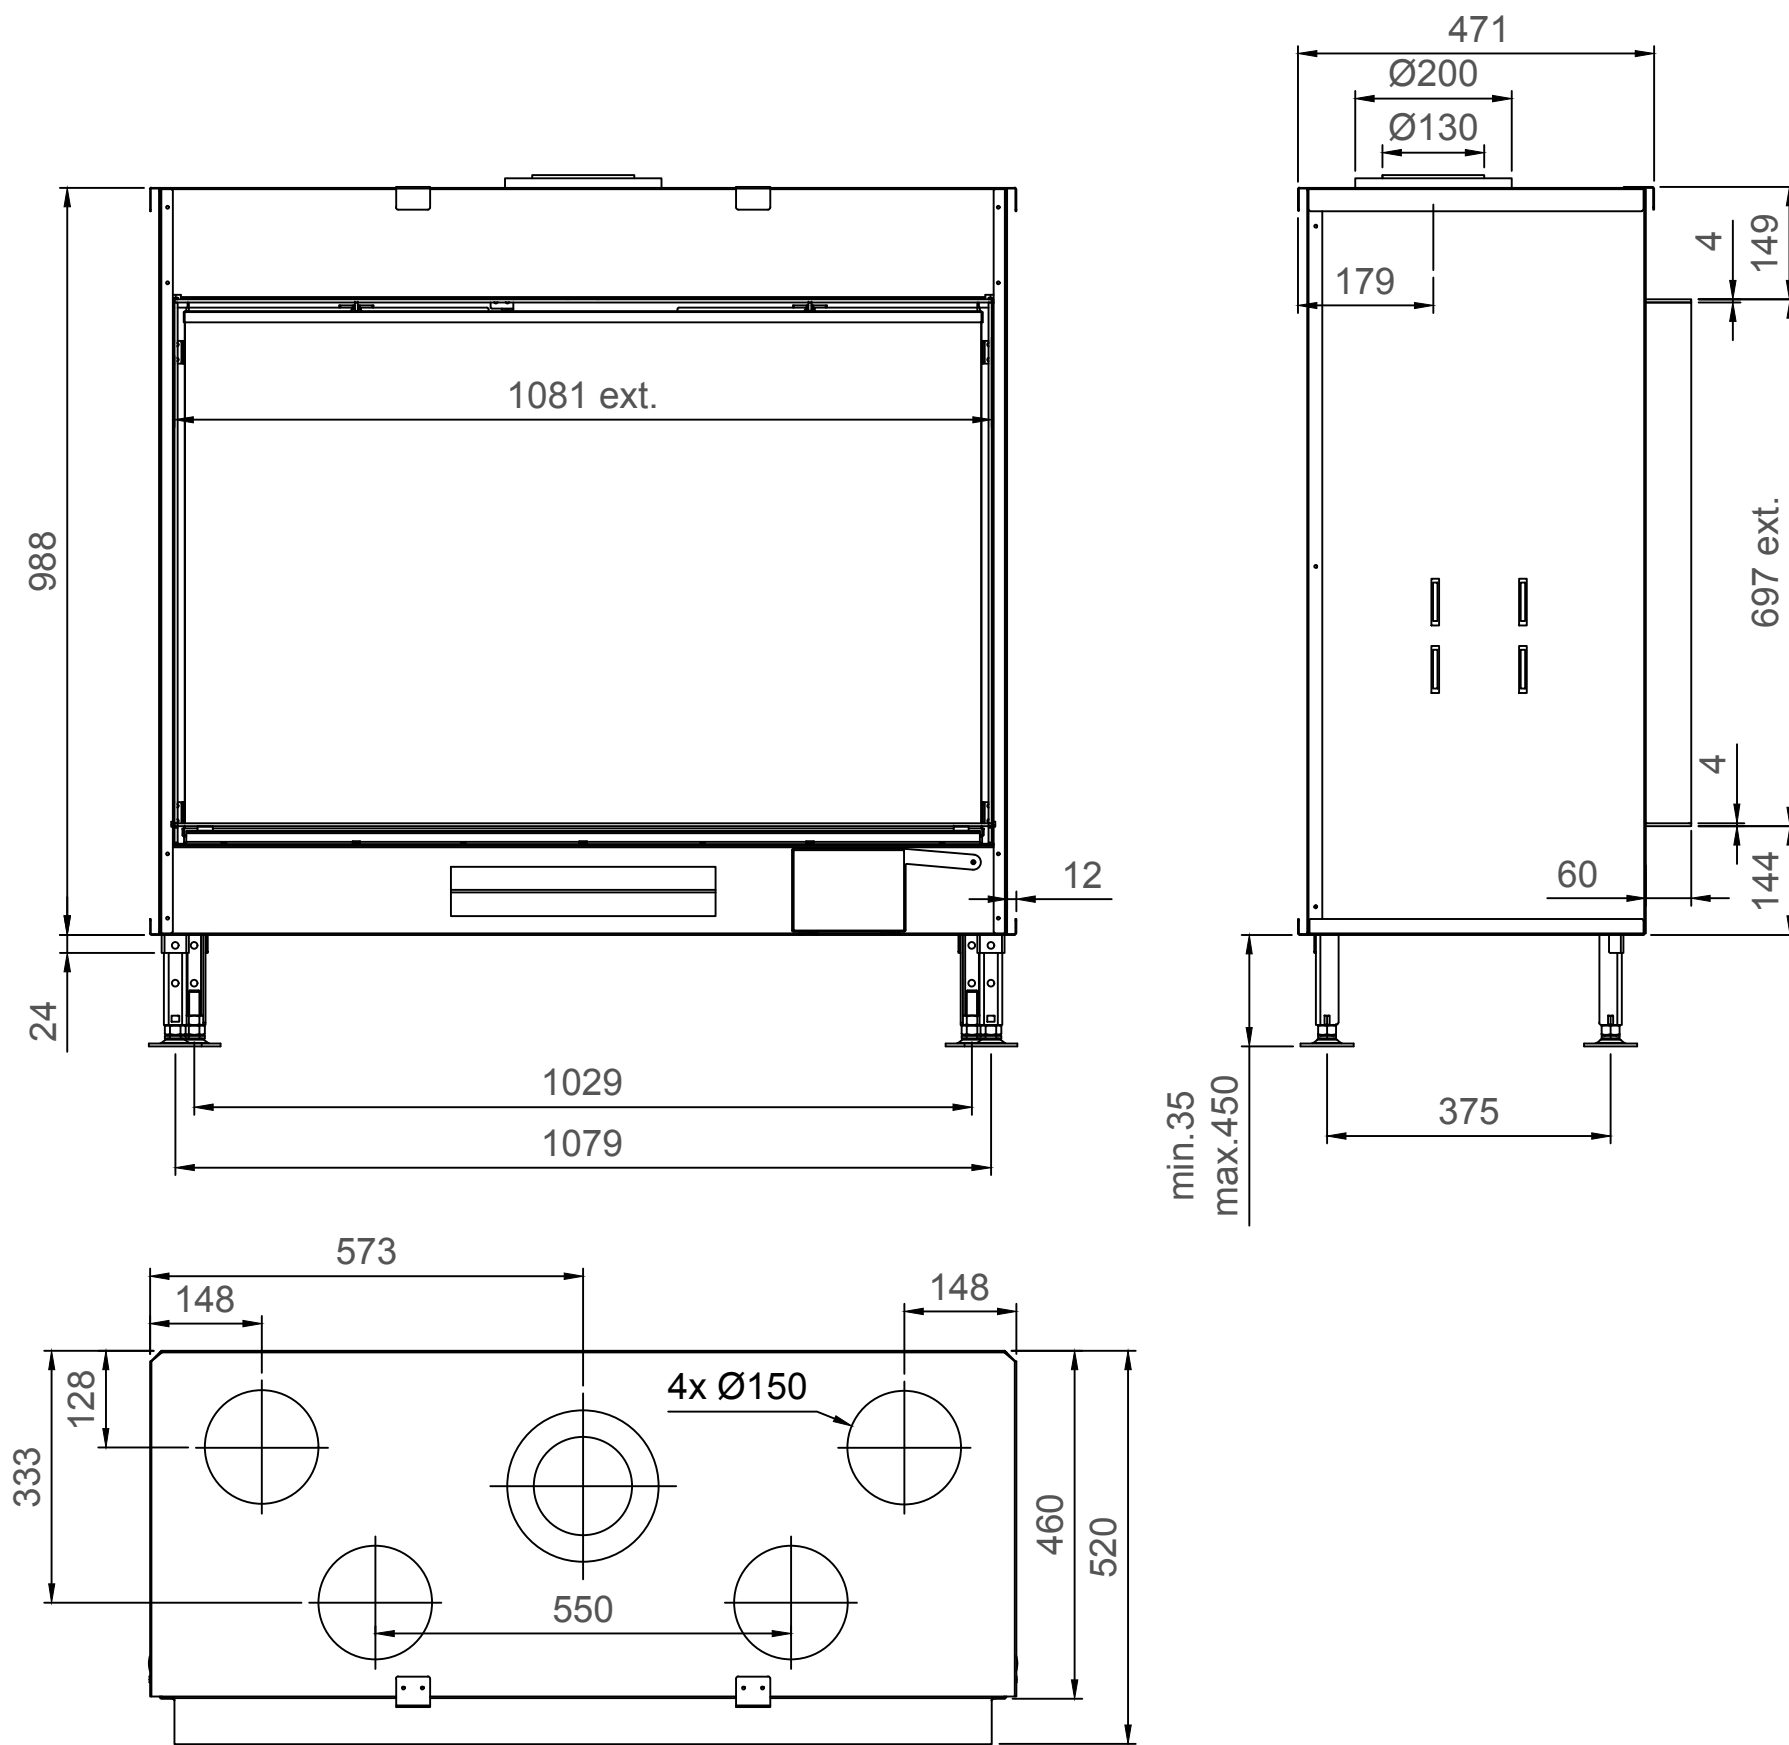

True Vision 1150V - Type 4 - 30mm

True Vision 1150V - Type 4 - 60mm

True Vision 1150V - Type 4 - 90mm