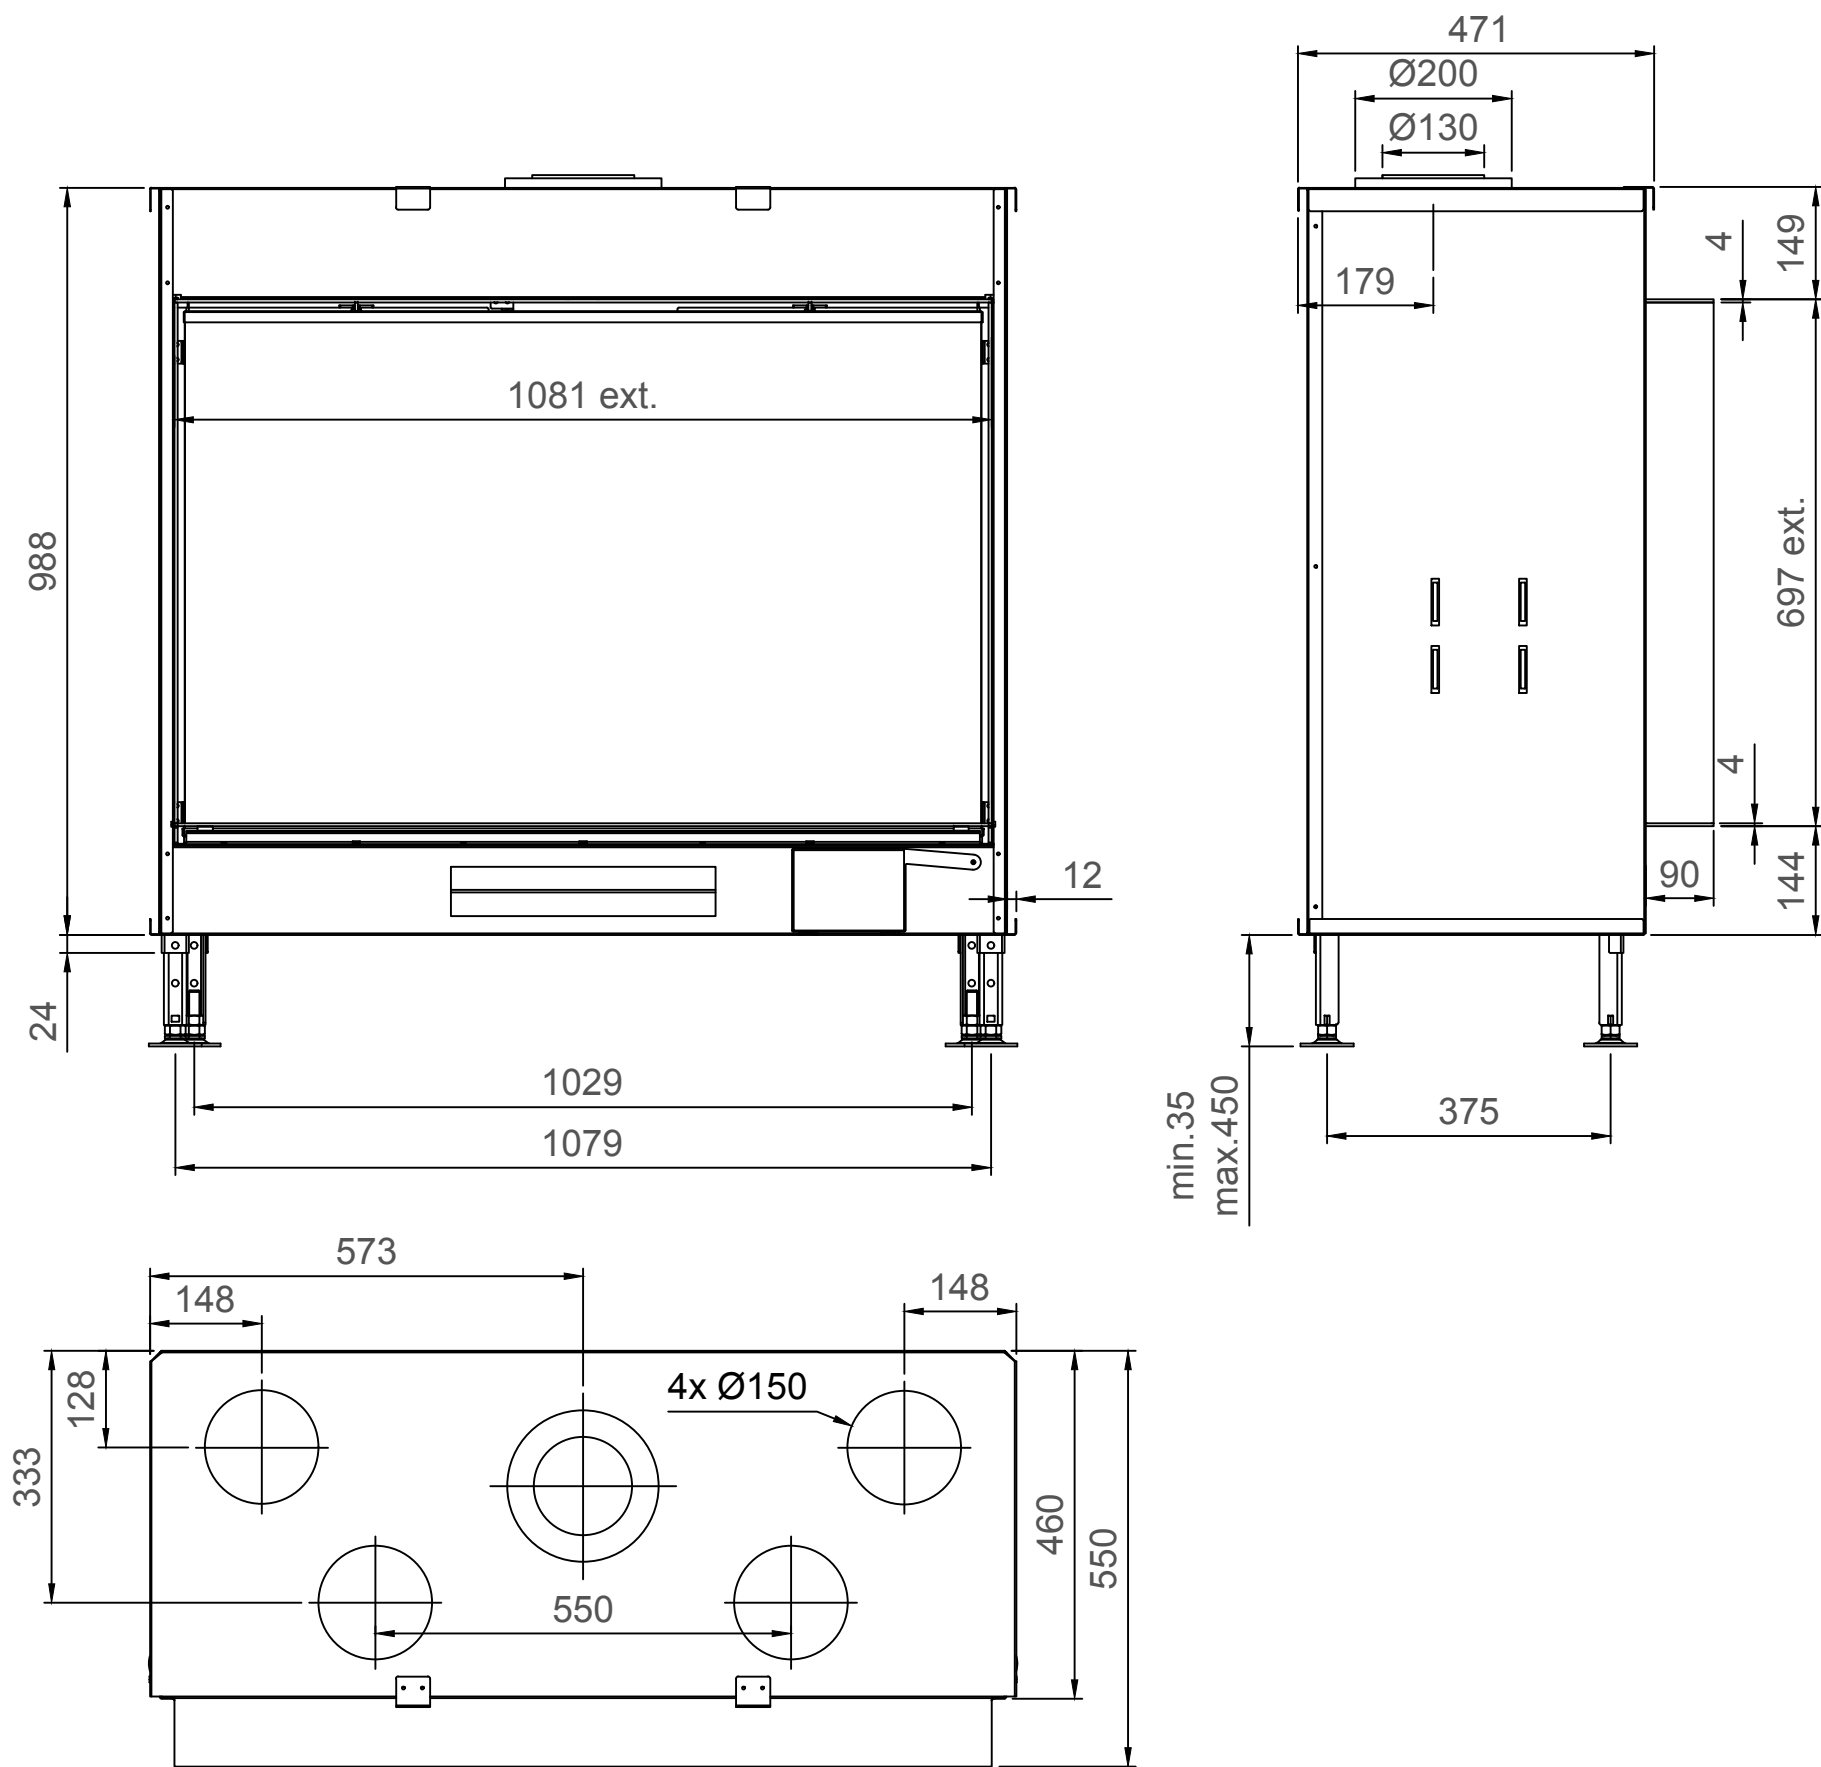

True Vision 1150V - Type 4 - 30mm

True Vision 1150V - Type 4 - 60mm

True Vision 1150V - Type 4 - 90mm