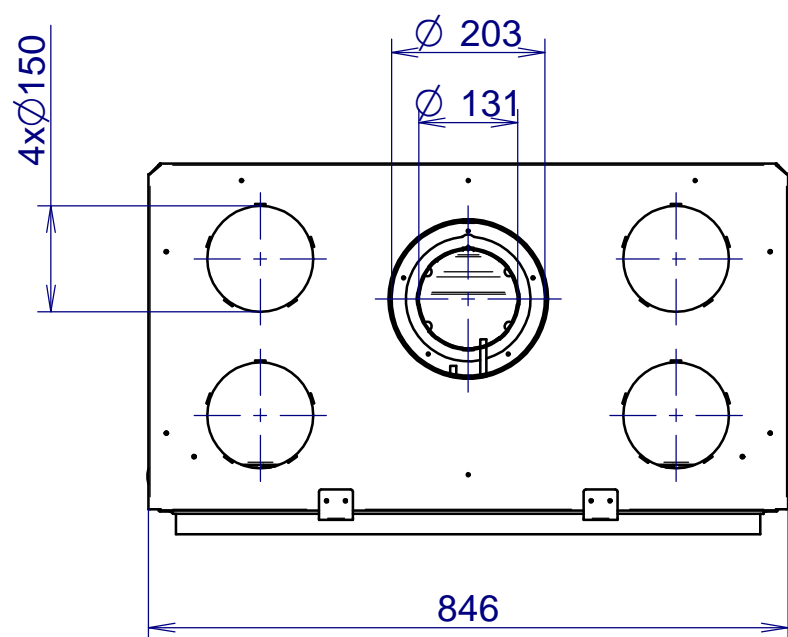

DETAIL A
1:2

Luna Gas Diamond & True Vision 850V GAS